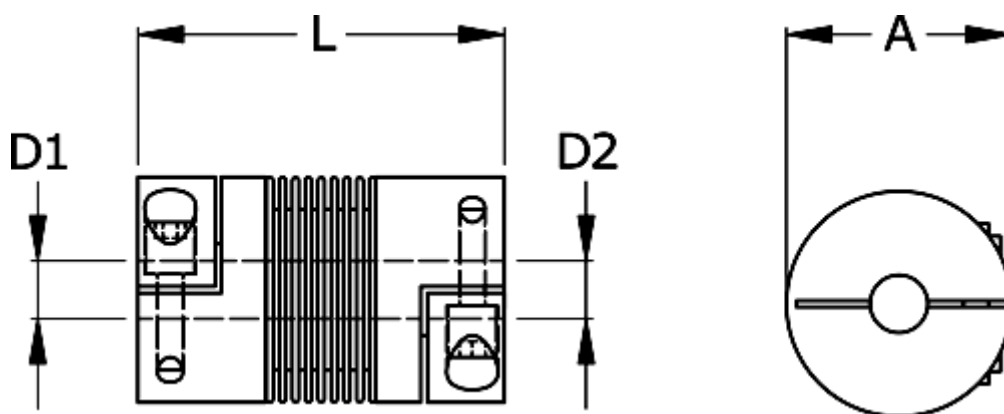

Data Sheet

Article number: 3330201000571515

Description: Bellow coupling type 2 size100
Length 57 mm, bore 15/15 mm

Measures

A	= 40.5
D1	= 15
D2	= 15
L	= 57
Nom. torque NM (Tkn)	= 10